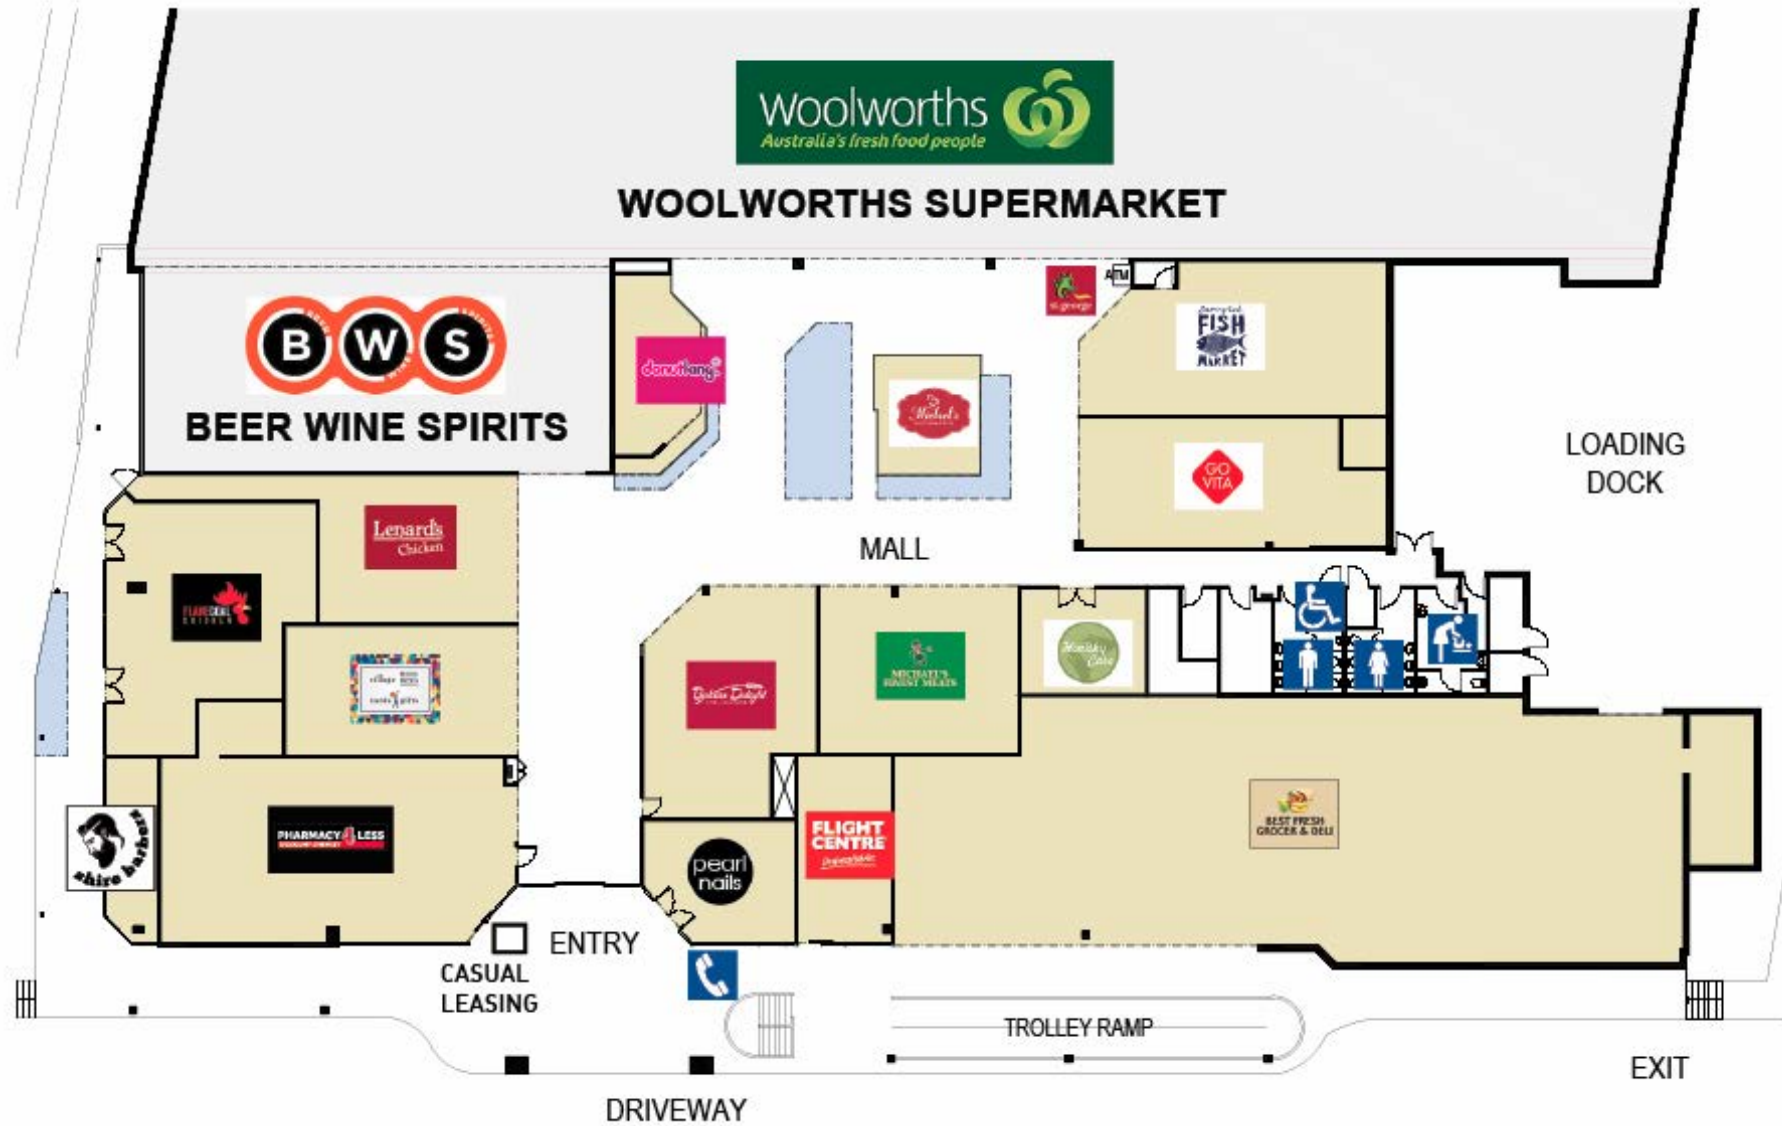

CARINGBAH SHOPPING VILLAGE MALL PLAN

SHOPPING MALL PLAN
SCALE: 1:350

- | | | | | | |
|---|-----------------|--|---------------|---|------------------|
|  | PARENT'S ROOM |  | MALE TOILET |  | PUBLIC TELEPHONE |
|  | DISABLED TOILET |  | FEMALE TOILET |  | ST GEORGE ATM |